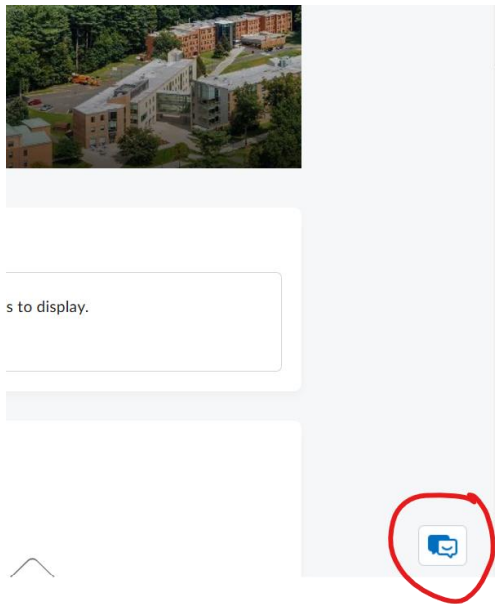

For the quickest help, access the Brightspace Lumi chat by clicking on the icon on the lower right hand corner of the page.

This will open the chat window