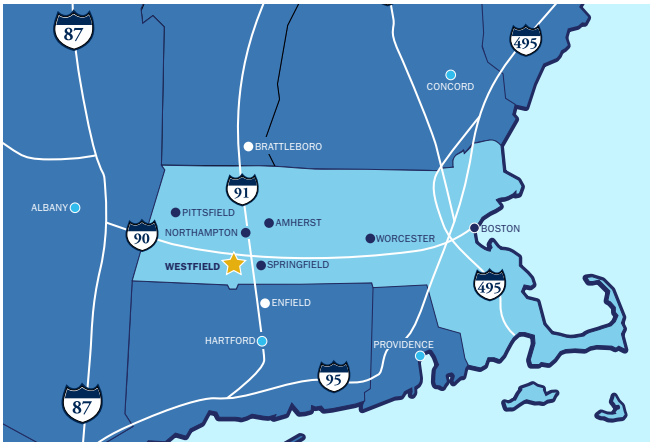

Leadership & Service

CAB (Campus Activities Board), Circle K Club, Commuter Council, FACES (Fostering a Culture of Empowerment and Success) Club, Figures Club, First Responders Club, (QSA) Queer Straight Alliance, Relay for Life Organization, Revolution Against Campus Sexual Assault Club, SEAM (Student Education Association of MA), SGA (Student Government Association), Sustainable Energy and Development Club, Tell Me About Your Day Club, Westfield State Veterans Association

There's something for everyone!
Visit westfield.ma.edu/ClubsOrgs
to find out more.

What can I do off-campus?

Westfield State is in close proximity to 13 other colleges and universities as well as cultural attractions and points of interest, like Six Flags and Tanglewood. We are ideally located for skiing, hiking, kayaking, fishing, and other outdoor activities.

Westfield State students enjoy many local Westfield business, such as Circuit Coffee, Two Rivers Burrito Company, and Mama Cakes. Downtown is only a quick stop down the street and all Westfield State students can take advantage of free bus fare.